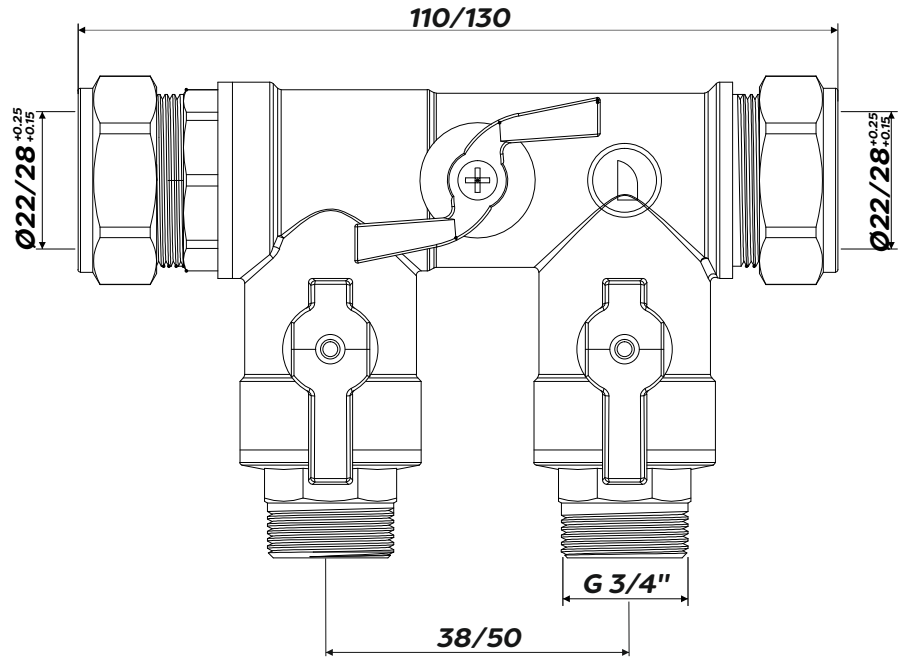

Product

INFAF22 - 22mm Fill & Flush Valve

INFAF28 - 28mm Fill & Flush Valve

Additional Information

Allows simple and easy filling and flushing in one convenient fitting

Available with 22mm or 28mm compression fittings

Complete with cover caps to stop dust build up when not in use

Brass construction