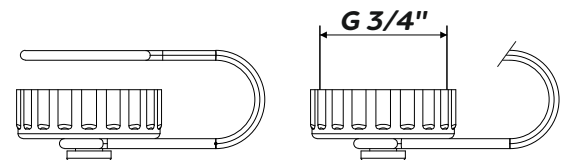

Product

INFAF22 - 22mm Fill & Flush Valve

INFAF28 - 28mm Fill & Flush Valve

Additional Information

Allows simple and easy filling and flushing in one convenient fitting

Available with 22mm or 28mm compression fittings

Complete with cover caps to stop dust build up when not in use

Brass construction