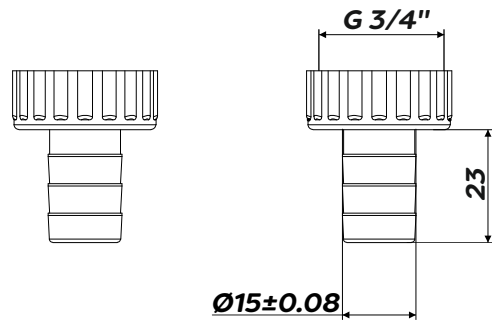

Product

INFAF22 - 22mm Fill & Flush Valve

INFAF28 - 28mm Fill & Flush Valve

Additional Information

Allows simple and easy filling and flushing in one convenient fitting

Available with 22mm or 28mm compression fittings

Complete with cover caps to stop dust build up when not in use

Brass construction